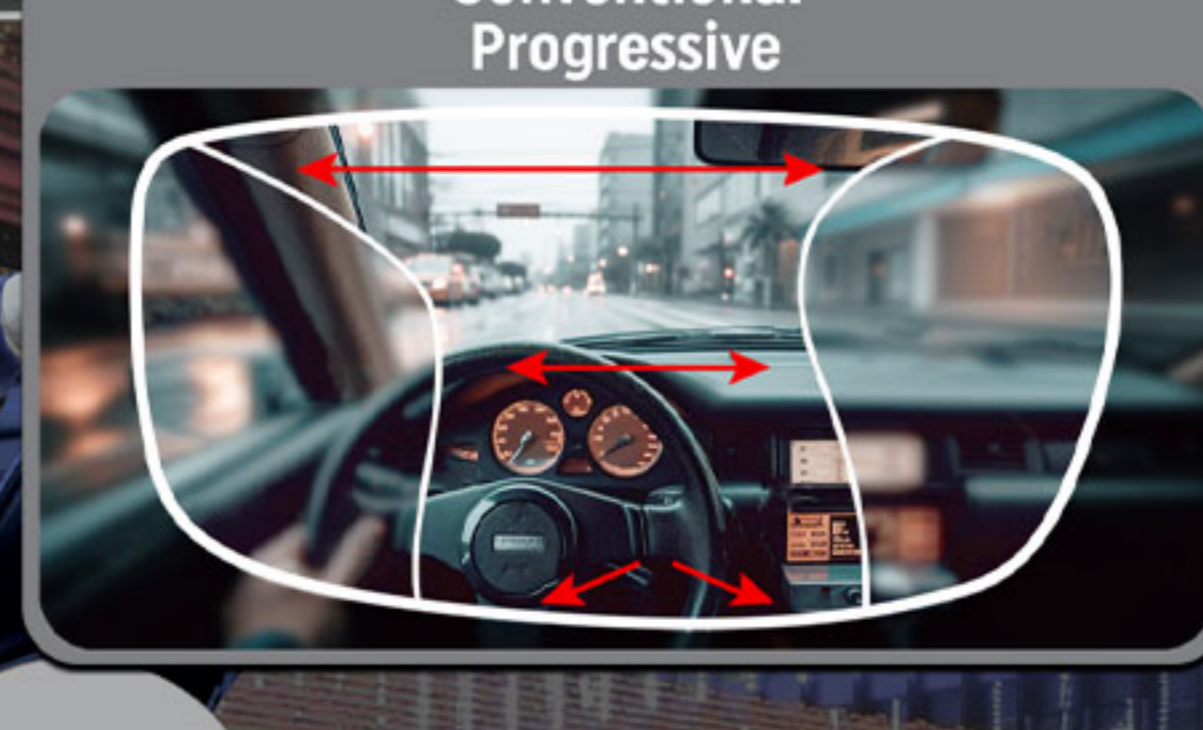

Balanced and smooth viewing for use in an active lifestyle environment such as cycling, walking, running, tennis and more.

COMPARISON OF PERFORMANCE

PERSONALIZED	★★★★★
FRAME DIVERSITY	★★★★★
SUNGLASSES	★★★★★

VISUAL COMFORT	★★★★★
ADAPTATION	★★★★★
DYNAMIC USAGE	★★★★★

FAR (WIDE) VISION	★★★★★
INTERMEDIATE VISION	★★★★★
NEAR VISION	★★★★★

Smooth DISTANCE to NEAR viewing transition to read and operate the vehicle's controls

Smooth DISTANCE to NEAR viewing transition to read and operate the vehicle's controls

COMPARISON OF PERFORMANCE

PERSONALIZED	★★★★★
FRAME DIVERSITY	★★★★★
SUNGLASSES	★★★★★

VISUAL COMFORT	★★★★★
ADAPTATION	★★★★★
DYNAMIC USAGE	★★★★★